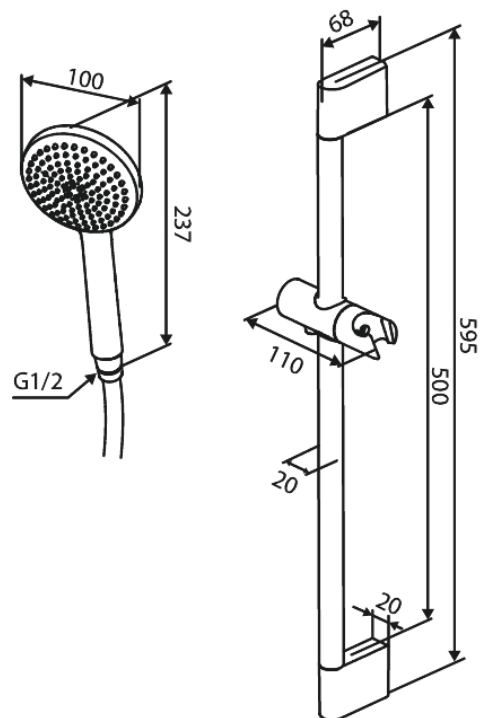

Core

Fixed shower set

Article no.: 593133000
Finish: Chrome
Series: Core

EAN no.: 5708516838487

Standard features:

Rub-Clean
Eco-Save water saving feature
1 spray mode

Product features

FM Mattsson Denmark ApS
Hvidkærvej 48, 5250 Odense SV, DK-56416218